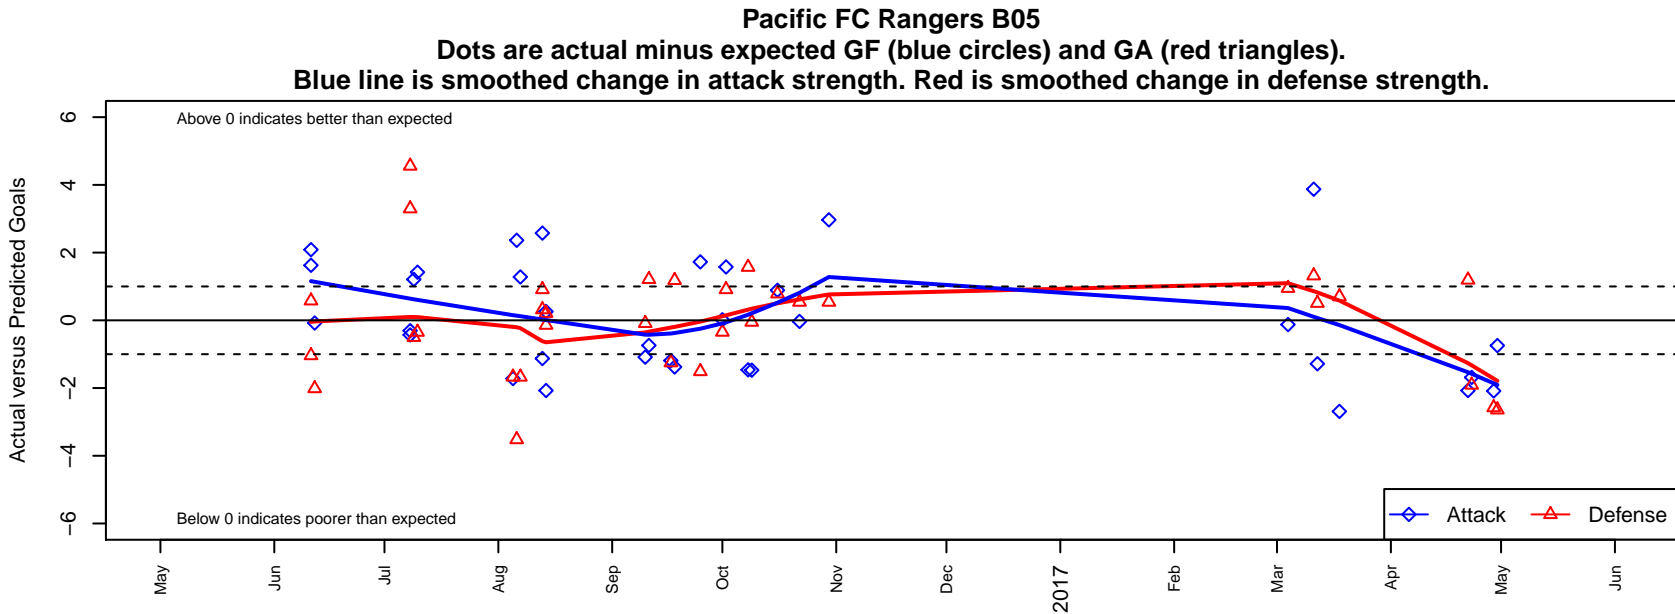

Pacific FC Rangers B05

Pacific FC
 Battle Ground, WA
 B05 total strength=557
 attack=0.72 defense=0.26
 fall league = PTT B05 Div 1 Green
 spr league = Spr OYS B05 Div 1 Blue
 notes= Wall 2016

alt names used:
 PACIFIC FC RANGERS 05 (WA)
 PFC Rangers (Wall)
 PACIFIC FCRANGERS 05
 Pacific FC B05 Rangers
 Pacific FC 05 Rangers
 Pacific FC 05B Rangers

**attack and defense variance (black dot)
relative to other teams
and top 10 in region**

**attack and defense rating
relative to others at age
and all opponents in last 13 months**

Performance relative to 13 month average