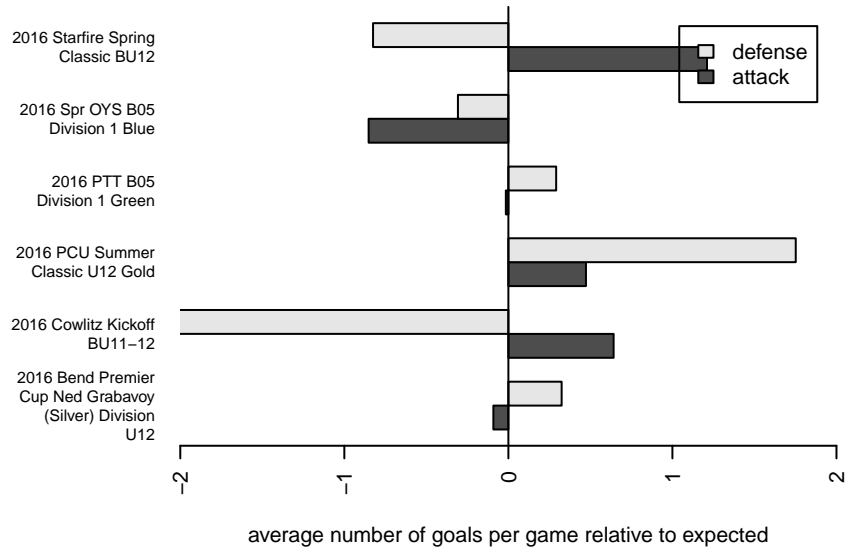

Pacific FC Rangers B05

Pacific FC
 Battle Ground, WA
 B05 total strength=557
 attack=0.72 defense=0.26
 fall league = PTT B05 Div 1 Green
 spr league = Spr OYS B05 Div 1 Blue
 notes= Wall 2016

alt names used:
 PACIFIC FC RANGERS 05 (WA)
 PFC Rangers (Wall)
 PACIFIC FCRANGERS 05
 Pacific FC B05 Rangers
 Pacific FC 05 Rangers
 Pacific FC 05B Rangers

Venues played:
 2016 Starfire Spring Classic BU12
 2016 PCU Summer Classic U12 Gold
 2016 Cowlitz Kickoff BU11-12
 2016 Bend Premier Cup Ned Grabavoy (Silver)
 2016 PTT B05 Division 1 Green
 2016 Spr OYS B05 Division 1 Blue

**attack and defense variance (black dot)
relative to other teams
and top 10 in region**

**attack and defense rating
relative to others at age
and all opponents in last 13 months**

Performance relative to 13 month average