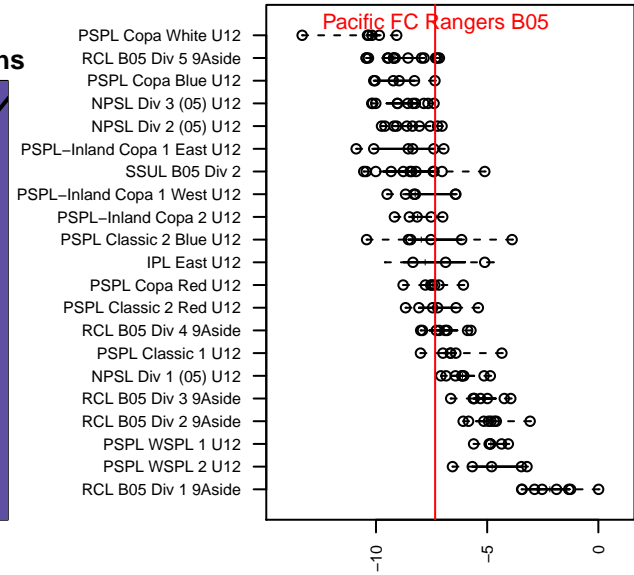

Pacific FC Rangers B05

Pacific FC
 Battle Ground, WA
 B05 total strength=557
 attack=0.72 defense=0.26
 fall league = PTT B05 Div 1 Green
 spr league = Spr OYS B05 Div 1 Blue
 notes= Wall 2016

alt names used:
 PACIFIC FC RANGERS 05 (WA)
 PFC Rangers (Wall)
 PACIFIC FCRANGERS 05
 Pacific FC B05 Rangers
 Pacific FC 05 Rangers
 Pacific FC 05B Rangers

**attack and defense variance (black dot)
relative to other teams
and top 10 in region**

**attack and defense rating
relative to others at age
and all opponents in last 13 months**

Performance relative to 13 month average